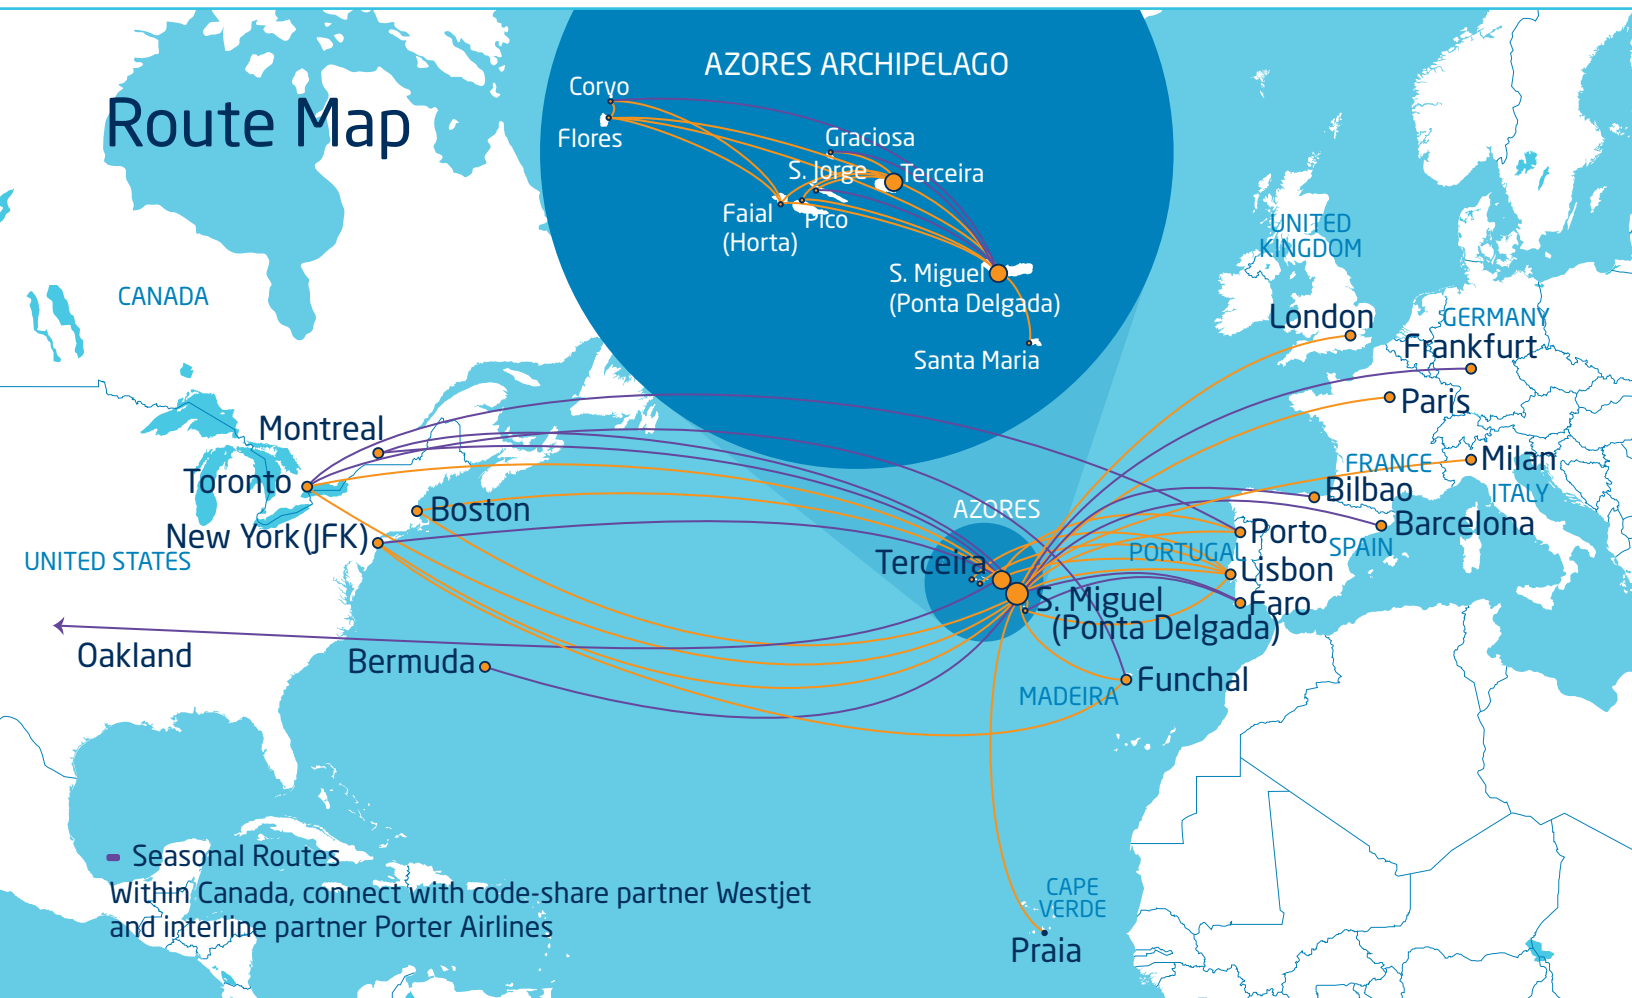

The Azores

Funchal

Porto

Serving 13 Portuguese destinations

Flights from Canada

Fall 2024 to Oct 31, 2024

Routing	Day of week	Depart	Arrive
Toronto-Ponta Delgada	Sep: daily Oct: day 1,2,4,5,6,7	20:45	06:40+1
Ponta Delgada-Toronto	Sep: daily Oct: day 1,2,3,5,6,7	16:50	19:30
Toronto-Terceira	Sep: day 4,7 Oct: day 3	13:25 21:05	23:20 06:50+1
Terceira-Toronto	Sep: day 4,7 Oct: day 4	8:30 16:50	11:10 19:30
Toronto-Porto	Sep: day 5 Oct: day 4*	11:15 20:45	23:10 11:40+1
Porto-Toronto	Sep: day 6 Oct: day 5*	6:10 12:35	9:30 19:30
Toronto-Funchal	Sep: day 6	11:30	23:15
Funchal-Toronto	Sep: day 5	06:20	09:15
Montreal-Ponta Delgada	Sep: day 1,2,4,6 Oct: day 4	21:30	06:25+1
Ponta Delgada-Montreal	Sep: day 1,2,4,6 Oct: day 4	18:15	20:05

*Same aircraft service with tech stop only and some with aircraft change in Ponta Delgada

Winter 2024/25 (01Nov 24 - 31Mar25)

Routing	Day of week	Depart	Arrive
Toronto-Ponta Delgada	2,4,5,7	21:05	06:50+1
Ponta Delgada-Toronto	2,4,5,7	16:50	20:50
Toronto-Porto*	4	21:05	11:50
Porto-Toronto*	5	12:40	19:50
Toronto-Funchal*	5	21:05	11:05+1
Funchal-Toronto*	6	12:05	19:50
Montreal-Ponta Delgada	1,6	21:25	06:25 +1
Ponta Delgada-Montreal	1,6	18:10	20:05

Schedule Highlights

- Year-round, non-stop service to the Azores from Toronto
- Year-round, non-stop service from Montreal to Ponta Delgada
- Easy connections within the 9 Azores islands, to Madeira, mainland Portugal, continental Europe and Cape Verde
- Free Stopovers in the Azores for up to 7 days
- Connections within Canada with Westjet and Porter Airlines